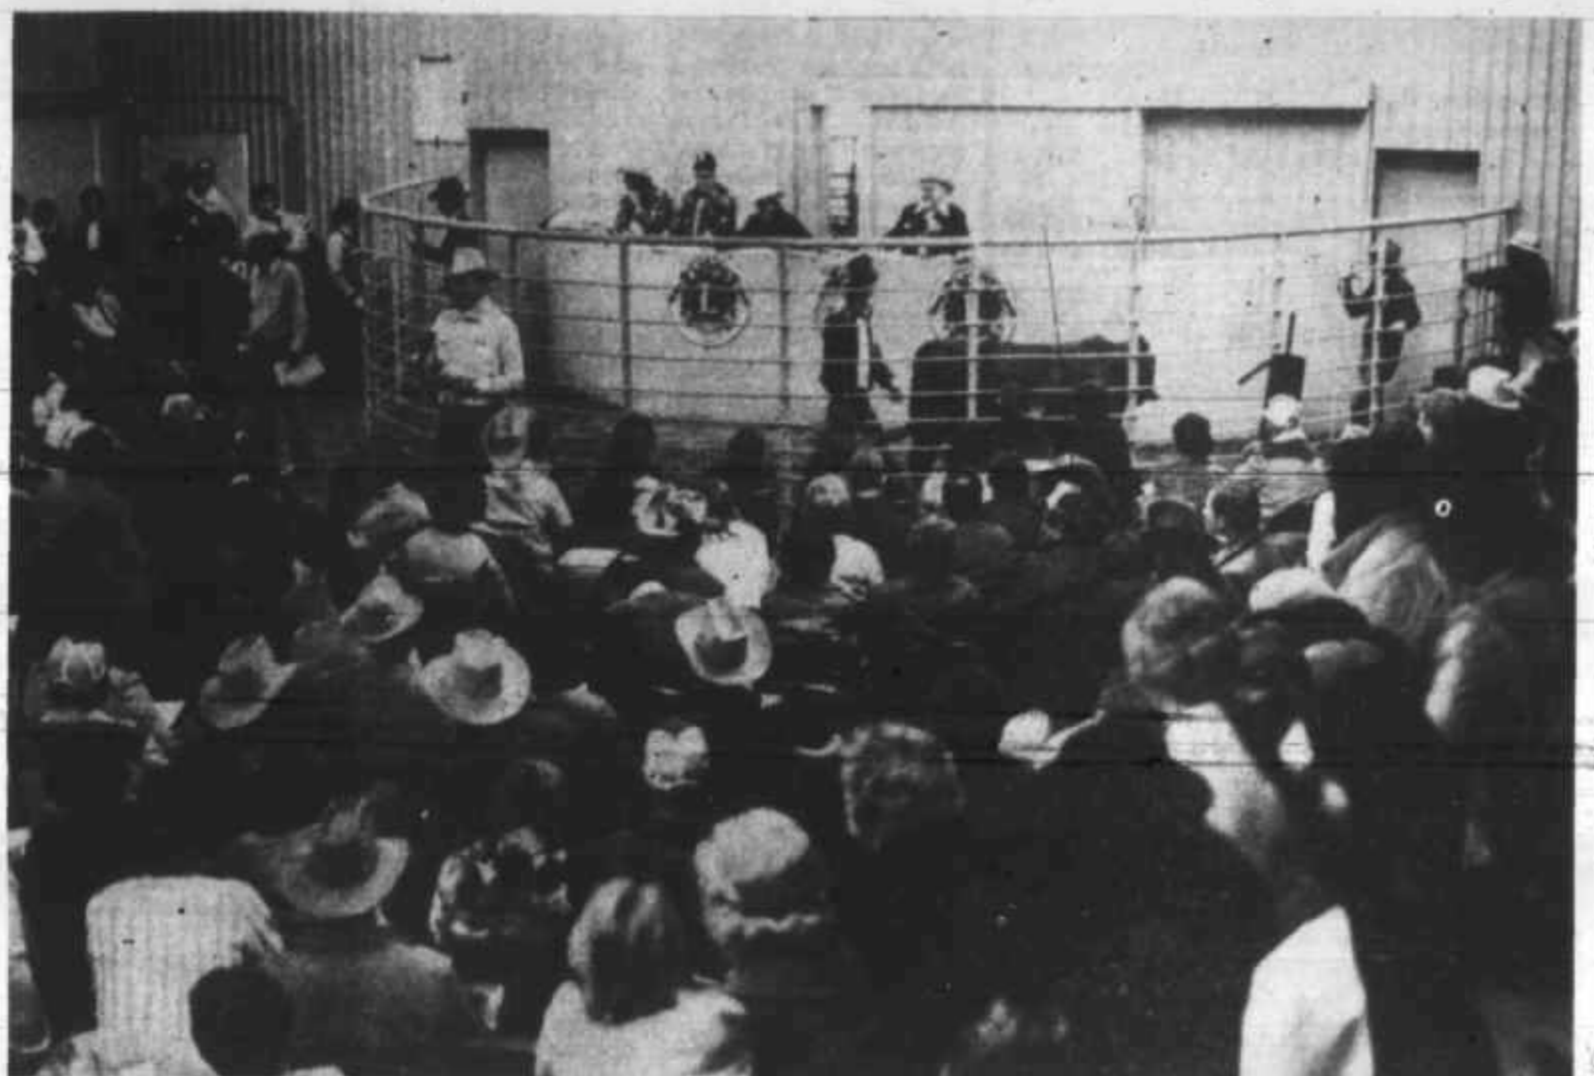

Eagle Lake Headlight

30c
Per Copy

30c
Per Copy

VOLUME 79 NUMBER 44 P.O. BOX 67 EAGLE LAKE, TEXAS 77434-0067 THURSDAY, FEBRUARY 10, 1983 PHONE 713 234-5521 (USPS 163-760)

Lakeside officially an LCRA property

A full crowd enjoyed the FFA show and sale, especially the new additions.

Rotary pancake supper February 22

Rice FFA sale net just under last year's total

When all the shouting and counting was finished Saturday in the Rice High School FFA show barn, a total of $64,524 worth of calves and hogs were sold, and another $1,870 in donations had been given, for a total of $66,394.

That was just short of the last year's $67,867 which show sponsors then indicated was one of the best sales ever...especially in light of the economy.

The audience of buyers and on-lookers filled the show barn Saturday afternoon after the barbeque lunch in the school cafeteria, and were greeted with two new sets of bleachers, all seating painted a nice blue, and new restrooms and offices.

Students exhibited 45 calves and 30 hogs during the show and sale, with Coby Shorter III winning the grand champion hog and Paul Koronek with the grand champion calf.

Other major winners for the show were Jon Wanderlich, reserved champion hog; Clark Popp, reserved champion calf; and Robert Kluckman, reserved champion calf.

Students exhibited 45 calves and 30 hogs during the show and sale, with Coby Shorter III winning the grand champion hog and Paul Koronek with the grand champion calf.

Other major winners for the show were Jon Wanderlich, reserved champion hog; Clark Popp, reserved champion calf; and Robert Kluckman, reserved champion calf.

Students exhibited 45 calves and 30 hogs during the show and sale, with Coby Shorter III winning the grand champion hog and Paul Koronek with the grand champion calf.

Other major winners for the show were Jon Wanderlich, reserved champion hog; Clark Popp, reserved champion calf; and Robert Kluckman, reserved champion calf.

New hospital wing nearly finished; work to start on inside renovation

PIK affects farm insurance

Bus company seeks to end service here